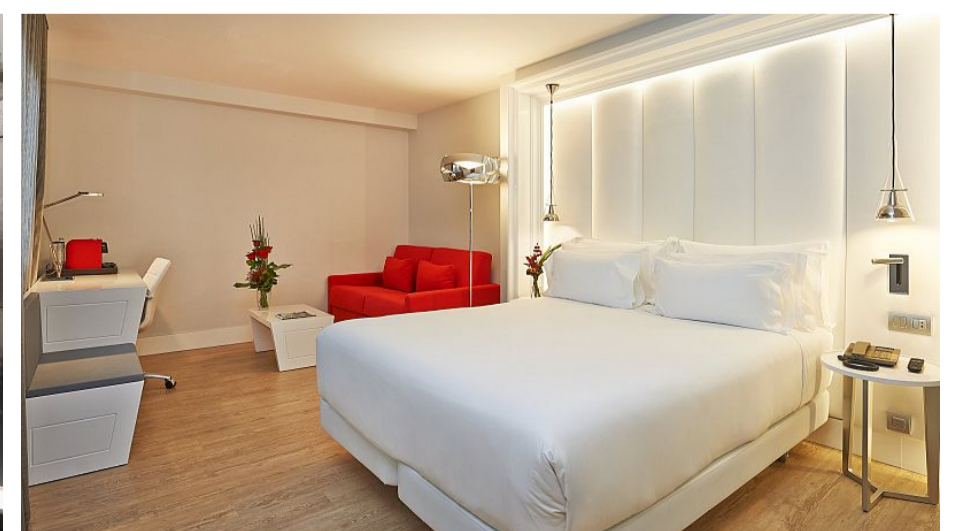

NH COLLECTION

HOTELS

NH COLLECTION BARCELONA GRAN HOTEL CALDERÓN

HOTEL LOCATION

NH Collection Barcelona Gran Hotel Calderón, formerly known as NH Barcelona Calderón, enjoys a perfect location minutes from Barcelona's top attractions. A short walk will take you to the bustling Las Ramblas, Passeig de Gràcia and Plaça Catalunya. Passeig de Gràcia metro stop is only a few minutes away on foot. Built on the site of the original Teatro Calderón, the hotel offers recently renovated spacious, bright rooms.

- **Plaza de Catalunya**
  0.32 Km / 3 min.
- **Las Ramblas**
  0.4 Km / 3 min.
- **La Pedrera**
  0.8 Km / 10 min.
- **Sants station**
  3 Km / 10 min.
- **El Prat airport**
  12 Km / 25 min.

Rambla Catalunya, 26
08007 Barcelona
Spain
T. +34 93 3010000
nhcollectionhcalderon@nh-hotels.com
<https://www.nh-hotels.com/hotel/nh-collection-barcelona-gran-hotel-calderon>

Hotel Services

151 Superior rooms, 8 with terrace, 86 Premium rooms, 10 with terrace and 18 Suites, 4 with terrace. All include exclusive services such as ultra-comfortable flex mattresses, Rainwater showers, Nespresso, teapot, 46" LED televisions and WiFi. Moreover the hotel has outstanding views of the city.

Gastronomy

TABLAFINA the new concept created by NH Hotel Group where you can savour a menu made with quality products with designation of origin. It draws on gastronomic advice from Abel Valverde, recognized with the 2008 National Gastronomy Award for Best Head Waiter. Based on quality products with designation of origin. Discover TABLAFINA, a contemporary light-filled space that's wonderful any time for taking a break. Terrace service in Rambla de Catalunya is also available.